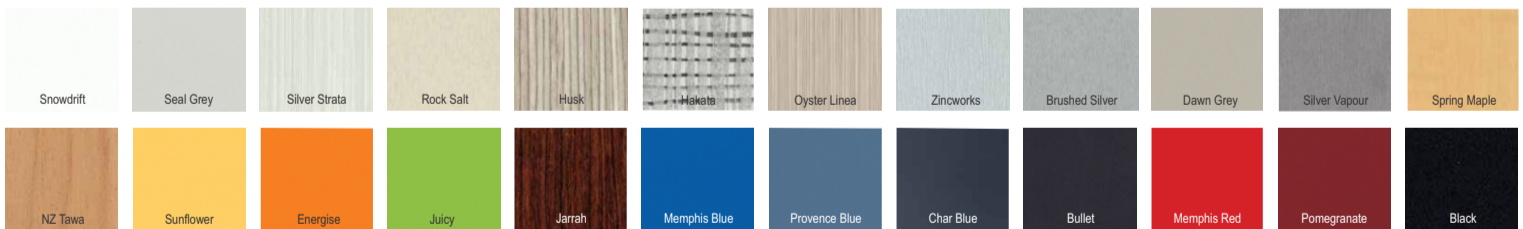

Colours and finishes

Match the components (A-E) with the colours and finishes below.

Note: These are our most popular colours and finishes, other options are available on request.
Colours seen on screen may differ from the true colour. For a true colour match please request swatches.
T: 0800 111 401 E: enquiries@instinctfurniture.co.nz

(A) Worktops

We recommend a heavy duty work top where book processing occurs.

Optima vinyl - Heavy duty

Formica HPL - Medium duty

Laminex HPL - Medium duty

(B) Vertical Panelwork

Formica HPL - Medium duty

Laminex HPL - Medium duty

(C) Vertical Panelwork

Melteca LPL

(D) Upholstered Items

Lustrell Carisma Vinyl

(E) Acrylic Panels

Satin Glas

All steel work is standard in powder coated silver