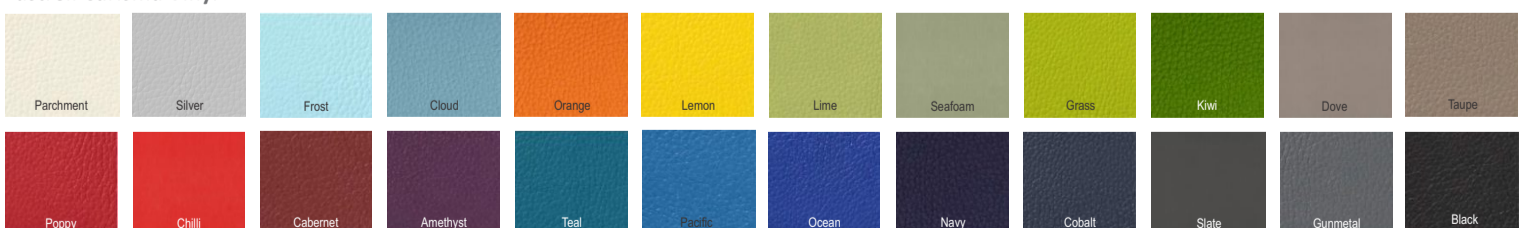

Colours and finishes

Match the components (A-E) with the colours and finishes below.

Note: These are our most popular colours and finishes, other options are available on request.
Colours seen on screen may differ from the true colour. For a true colour match please request swatches.
T: 0800 111 401 E: enquiries@instinctfurniture.co.nz

(A) Worktops

We recommend a heavy duty work top where book processing occurs.

Optima vinyl - Heavy duty

Formica HPL - Medium duty

Laminex HPL - Medium duty

(B) Vertical Panelwork

Formica HPL - Medium duty

Laminex HPL - Medium duty

(C) Vertical Panelwork

Melteca LPL

(D) Upholstered Items

Lustrell Carisma Vinyl

(E) Acrylic Panels

Satin Glas

All steel work is standard in powder coated silver