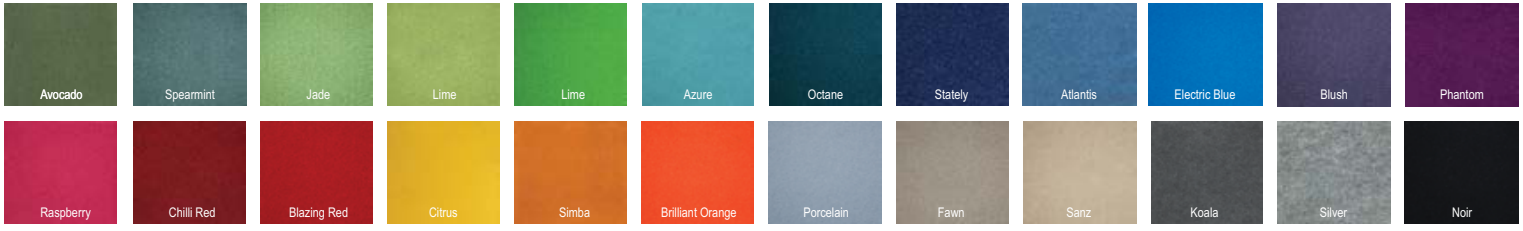

# Colours and finishes

Match the components (A-E) with the colours and finishes below.

Note: These are our most popular colours and finishes, other options are available on request.  
 Colours seen on screen may differ from the true colour. For a true colour match please request swatches.  
 T: 0800 111 401 E: enquiries@instinctfurniture.co.nz

## A

Formica HPL - Medium duty

Laminex HPL - Medium duty

## D

Any colour from the Resene range