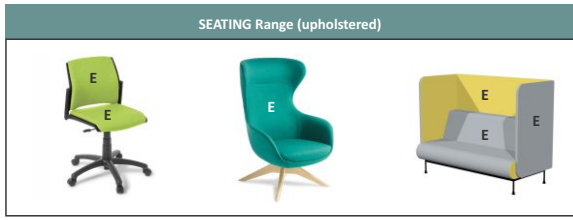

# Colours and finishes

Match the components (A-E) with the colours and finishes below.

Note: These are our most popular colours and finishes, other options are available on request.  
 Colours seen on screen may differ from the true colour. For a true colour match please request swatches.  
 T: 0800 111 401 E: enquiries@instinctfurniture.co.nz

## A

Formica HPL - Medium duty

Laminex HPL - Medium duty