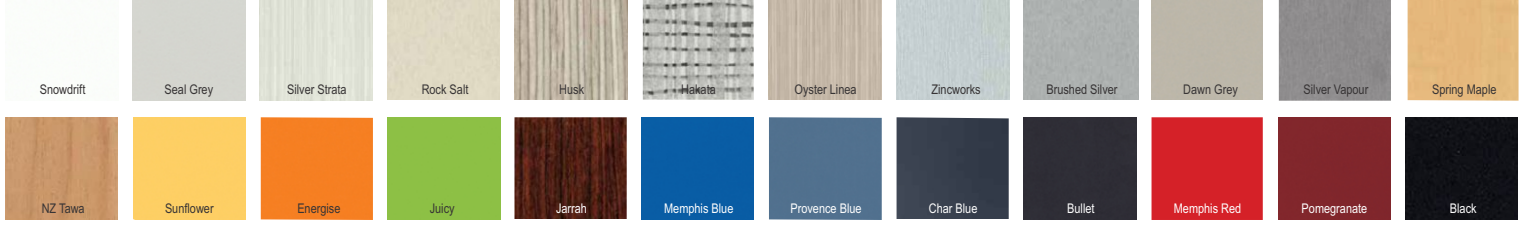

B

Melteca LPL