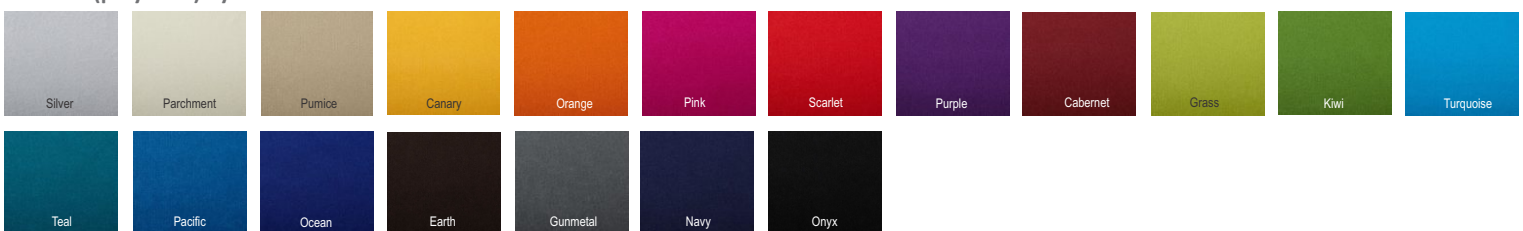

# Colours and finishes

Match the components (A-E) with the colours and finishes below.

Note: These are our most popular colours and finishes, other options are available on request.  
 Colours seen on screen may differ from the true colour. For a true colour match please request swatches.  
 T: 0800 111 401 E: enquiries@instinctfurniture.co.nz

## D

Any colour from the Resene range

## E

Quantum (polypropylene) by Textilia

Charisma (commercial vinyl) by Warwick

Ashcroft (polyester) by Warwick

Synergy (felted wools) by Textilia