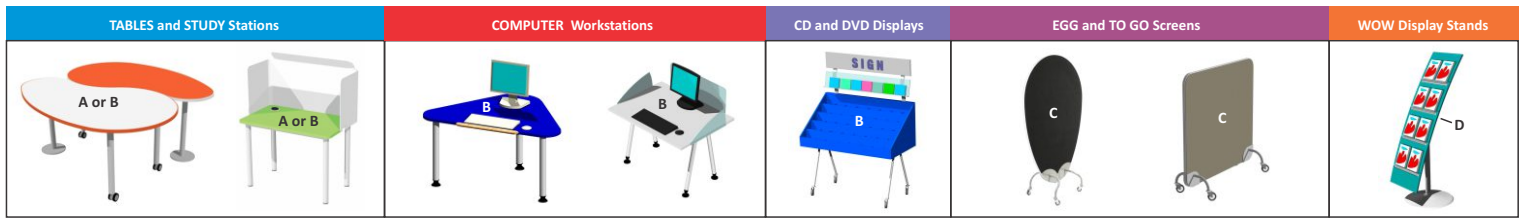

# Colours and finishes

Match the components (A-E) with the colours and finishes below.

Note: These are our most popular colours and finishes, other options are available on request.  
 Colours seen on screen may differ from the true colour. For a true colour match please request swatches.  
 T: 0800 111 401 E: enquiries@instinctfurniture.co.nz

## A

Formica HPL - Medium duty

Laminex HPL - Medium duty