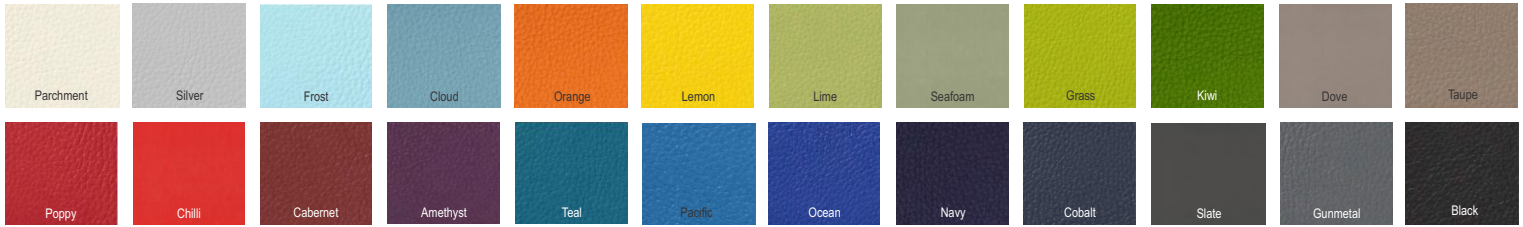

# Colours and finishes

Match the components (A-E) with the colours and finishes below.

Note: These are our most popular colours and finishes, other options are available on request.  
 Colours seen on screen may differ from the true colour. For a true colour match please request swatches.  
 T: 0800 111 401 E: enquiries@instinctfurniture.co.nz

## D

Any colour from the Resene range

## E

Quantum (polypropylene) by Textilia

Charisma (commercial vinyl) by Warwick

Ashcroft (polyester) by Warwick

Synergy (felted wools) by Textilia