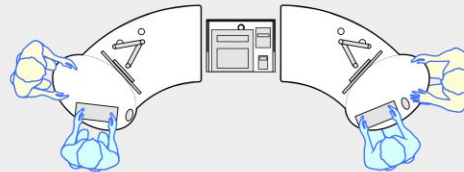

# GLO 1600 desk

GLO 1600 desk (left hand orientation) - work standing with customers across the desk.

GLO 1600 desk (right hand orientation) - work seated or standing with customers at the meeting oval.

GLO 1600 desk (left hand orientation) with STAND ALONE Storage Module.

GLO 1600 desks (left and right hand orientations), sharing a CASH/EFTPOS Module.

GLO 1600 Desk

1600L x 895W

Meeting end to left

Staff member

Left Hand Orientation

Meeting end to right

Staff member

Right Hand Orientation

Orientation Guide: GLO 1600 Desk

Products featured: **GLO 1600 desk**  
**STAND ALONE Storage Module**  
**CASH / EFTPOS Module**