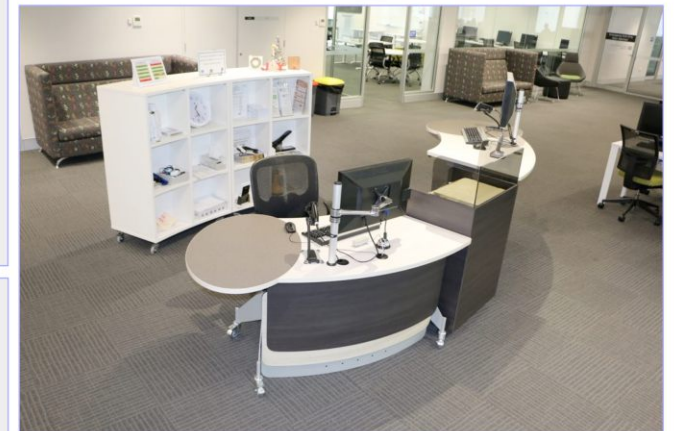

# GLO 1600 desk

GLO 1600 desk (left hand orientation) - work standing with customers across the desk.

GLO 1600 desk (right hand orientation) - work seated or standing with customers at the meeting oval.

GLO 1600 desk (left hand orientation) with STAND ALONE Storage Module.

GLO 1600 desks (left and right hand orientations), sharing a CASH/EFTPOS Module.

GLO 1600 Desk

1600L x 895W

Meeting end to left

Staff member

Left Hand Orientation

Meeting end to right

Staff member

Right Hand Orientation

Orientation Guide: GLO 1600 Desk

Products featured: **GLO 1600 desk**  
**STAND ALONE Storage Module**  
**CASH / EFTPOS Module**