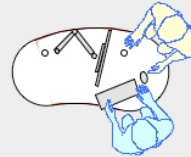

BEAN 1500 desk

BEAN 1500 desk (left hand orientation) - work standing with customers across the desk, with STAND ALONE Storage Module.

BEAN 1500 desk (right hand orientation) - work seated or standing with customers at the meeting end.

BEAN 1500 desk (left hand orientation), with YAKETY YAK Nova Work or Cash Module.

BEAN 1500 desks, (left and right hand orientations), sharing a YAKETY YAK Nova Work or Cash Module.

BEAN 1500 Desk

1500L x 796W