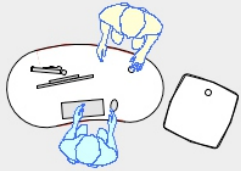

BEAN 1500 desk

BEAN 1500 desk (left hand orientation) - work standing with customers across the desk, with STAND ALONE Storage Module.

BEAN 1500 desk (right hand orientation) - work seated or standing with customers at the meeting end.

BEAN 1500 desk (left hand orientation), with YAKETY YAK Nova Work or Cash Module.

BEAN 1500 desks, (left and right hand orientations), sharing a YAKETY YAK Nova Work or Cash Module.

BEAN 1500 Desk

1500L x 796W