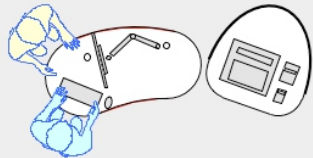

BEAN 1500 desk

BEAN 1500 desk (left hand orientation) - work standing with customers across the desk, with STAND ALONE Storage Module.

BEAN 1500 desk (right hand orientation) - work seated or standing with customers at the meeting end.

BEAN 1500 desk (left hand orientation), with YAKETY YAK Nova Work or Cash Module.

BEAN 1500 desks, (left and right hand orientations), sharing a YAKETY YAK Nova Work or Cash Module.

BEAN 1500 Desk

1500L x 796W