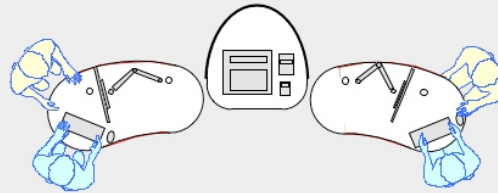

BEAN 1500 desk

BEAN 1500 desk (left hand orientation) - work standing with customers across the desk, with STAND ALONE Storage Module.

BEAN 1500 desk (right hand orientation) - work seated or standing with customers at the meeting end.

BEAN 1500 desk (left hand orientation), with YAKETY YAK Nova Work or Cash Module.

BEAN 1500 desks, (left and right hand orientations), sharing a YAKETY YAK Nova Work or Cash Module.

BEAN 1500 Desk

1500L x 796W

Meeting end to left

Staff member

Left Hand Orientation

Meeting end to right

Staff member

Right Hand Orientation

Orientation Guide: BEAN 1500 desk

Products featured: **BEAN 1500 desk**
STAND ALONE Storage Module
YAKETY YAK Nova Work or Cash Module