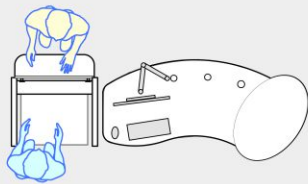

BOOKFLO BOOK RETURNS Module

BOOKFLO BOOK RETURNS Module forming an island returns processing station with a GLO 1600 Desk (left hand orientation).

BOOKFLO BOOK RETURNS Module forming a returns processing area with a MAXX 1675 desk (left hand orientation).

BOOKFLO BOOK RETURNS Module forming an island returns processing station with a GLO 2000 Sing Oval desk (right hand orientation).

BOOKFLO BOOK RETURNS Module forming a circulation area with a CASH /EFTPOS Module and two GLO 2000 Single Oval desks (left and right hand orientations).

BOOKFLO BOOK RETURNS Module

Sized to fit customer's book bin

Orientation Guide: BOOKFLO BOOK RETURNS Modules have no specific orientation.

Products featured: **BOOKFLO BOOK RETURNS Module** **MAXX 1675 desk**
GLO 1600 desk **CASH / EFTPOS Module**
GLO 2000 Single Oval desk