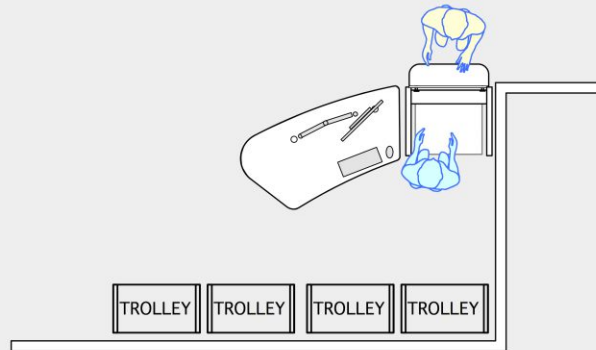

BOOKFLO BOOK RETURNS Module

BOOKFLO BOOK RETURNS Module forming an island returns processing station with a GLO 1600 Desk (left hand orientation).

BOOKFLO BOOK RETURNS Module forming a returns processing area with a MAXX 1675 desk (left hand orientation).

BOOKFLO BOOK RETURNS Module forming an island returns processing station with a GLO 2000 Sing Oval desk (right hand orientation).

BOOKFLO BOOK RETURNS Module forming a circulation area with a CASH /EFTPOS Module and two GLO 2000 Single Oval desks (left and right hand orientations).

BOOKFLO BOOK RETURNS Module

Sized to fit customer's book bin

Orientation Guide: BOOKFLO BOOK RETURNS Modules have no specific orientation.

Products featured: **BOOKFLO BOOK RETURNS Module** **MAXX 1675 desk**
GLO 1600 desk **CASH / EFTPOS Module**
GLO 2000 Single Oval desk