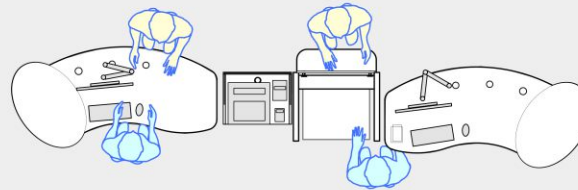

BOOKFLO BOOK RETURNS Module

BOOKFLO BOOK RETURNS Module forming an island returns processing station with a GLO 1600 Desk (left hand orientation).

BOOKFLO BOOK RETURNS Module forming a returns processing area with a MAXX 1675 desk (left hand orientation).

BOOKFLO BOOK RETURNS Module forming an island returns processing station with a GLO 2000 Sing Oval desk (right hand orientation).

BOOKFLO BOOK RETURNS Module forming a circulation area with a CASH /EFTPOS Module and two GLO 2000 Single Oval desks (left and right hand orientations).

BOOKFLO BOOK RETURNS Module

Sized to fit customer's book bin

Orientation Guide: BOOKFLO BOOK RETURNS Modules have no specific orientation.

Products featured: **BOOKFLO BOOK RETURNS Module** **MAXX 1675 desk**
GLO 1600 desk **CASH / EFTPOS Module**
GLO 2000 Single Oval desk