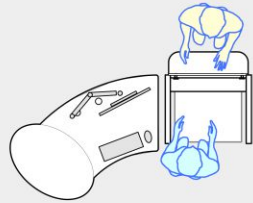

BOOKFLO BOOK RETURNS Module

BOOKFLO BOOK RETURNS Module forming an island returns processing station with a GLO 1600 Desk (left hand orientation).

BOOKFLO BOOK RETURNS Module forming a returns processing area with a MAXX 1675 desk (left hand orientation).

BOOKFLO BOOK RETURNS Module forming an island returns processing station with a GLO 2000 Sing Oval desk (right hand orientation).

BOOKFLO BOOK RETURNS Module forming a circulation area with a CASH /EFTPOS Module and two GLO 2000 Single Oval desks (left and right hand orientations).

BOOKFLO BOOK RETURNS Module

Sized to fit customer's book bin

Orientation Guide: BOOKFLO BOOK RETURNS Modules have no specific orientation.

Products featured: **BOOKFLO BOOK RETURNS Module** **MAXX 1675 desk**
GLO 1600 desk **CASH / EFTPOS Module**
GLO 2000 Single Oval desk