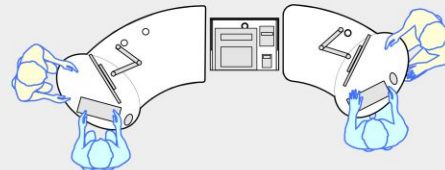

GLO Mini desk

GLO Mini desk (left hand orientation), for laptop use.

GLO Mini desk (right hand orientation), for PC use.

GLO Mini desk (left hand orientation), as teachers desk.

GLO Mini desk (right hand orientation), with GLO 1600 desk (left hand orientation), sharing a CASH/EFTPOS Module.

GLO Mini Desk

1325W x 900D

Meeting end to left

Staff member

Left Hand Orientation

Meeting end to right

Staff member

Right Hand Orientation

Orientation Guide: GLO Mini Desk.

Products featured: **GLO Mini desk**
GLO 1600 desk
CASH / EFTPOS Module

This drawing is provided by INSTINCT Furniture to demonstrate how our desks typically deploy. The layouts are not site specific and should not be emulated without professional input and achieving compliance with fire & egress, health & safety and all relevant codes.