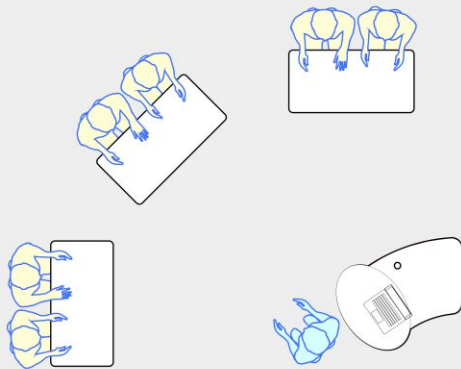

GLO Mini desk

GLO Mini desk (left hand orientation), for laptop use.

GLO Mini desk (right hand orientation), for PC use.

GLO Mini desk (left hand orientation), as teachers desk.

GLO Mini desk (right hand orientation), with GLO 1600 desk (left hand orientation), sharing a CASH/EFTPOS Module.

GLO Mini Desk

1325W x 900D

Meeting end to left

Staff member

Left Hand Orientation

Meeting end to right

Staff member

Right Hand Orientation

Orientation Guide: GLO Mini Desk.

Products featured: **GLO Mini desk**
GLO 1600 desk
CASH / EFTPOS Module

This drawing is provided by INSTINCT Furniture to demonstrate how our desks typically deploy. The layouts are not site specific and should not be emulated without professional input and achieving compliance with fire & egress, health & safety and all relevant codes.