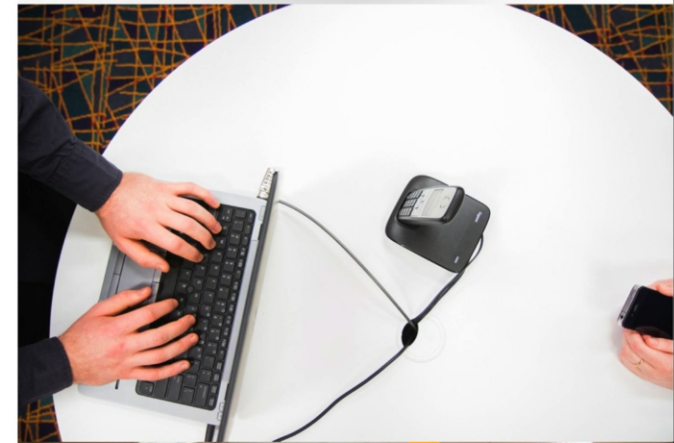

YAKETY YAK 1000

YAKETY YAK 1500

YAKETY YAK 1500

YAKETY YAK OVAL 1200 / Welcome Station
fronting enquiries and backed by two YAKETY YAK 1500
Help Stations

THIS DRAWING IS PROVIDED BY INSTINCT FURNITURE TO DEMONSTRATE HOW OUR PRODUCTS TYPICALLY DEPLOY. IT IS NOT SITE SPECIFIC AND SHOULD NOT BE EMULATED WITHOUT PROFESSIONAL INPUT TAKING INTO CONSIDERATION FIRE AND EGRESS OR HEALTH AND SAFETY REQUIREMENTS.