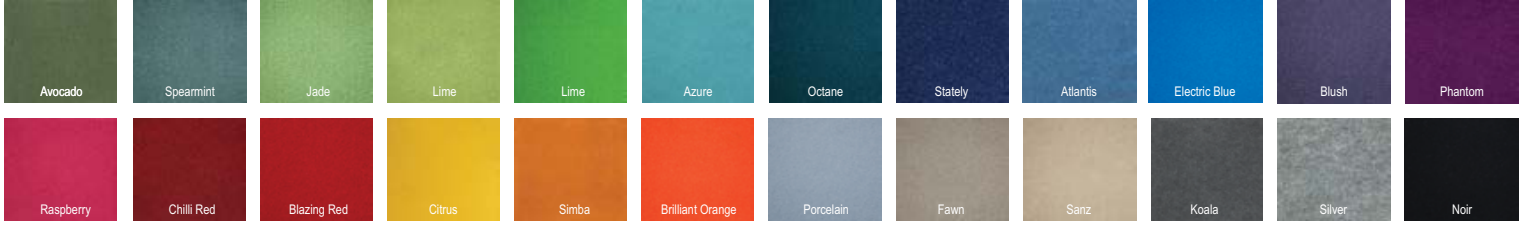

Colours and finishes

Match the components (A-E) with the colours and finishes below.

Note: These are our most popular colours and finishes, other options are available on request.
 Colours seen on screen may differ from the true colour. For a true colour match please request swatches.
 T: 0800 111 401 E: enquiries@instinctfurniture.co.nz

A

Formica HPL - Medium duty

Laminex HPL - Medium duty

B

Melteca LPL

C

Vertiface Velcro Sensitive Fabric

D

Any colour from the Resene range

E

Quantum (polypropylene) by Textilia

Charisma (commercial vinyl) by Warwick

Ashcroft (polyester) by Warwick

Synergy (felted wools) by Textilia