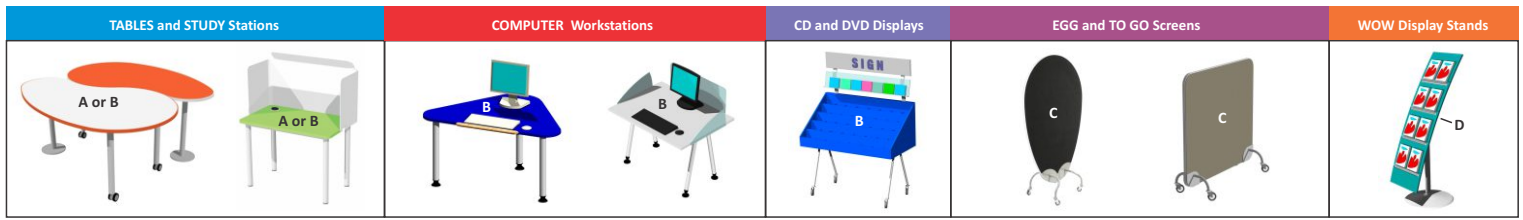

Colours and finishes

Match the components (A-E) with the colours and finishes below.

Note: These are our most popular colours and finishes, other options are available on request.
 Colours seen on screen may differ from the true colour. For a true colour match please request swatches.
 T: 0800 111 401 E: enquiries@instinctfurniture.co.nz

A

Formica HPL - Medium duty

Laminex HPL - Medium duty

B

Melteca LPL

C

Vertiface Velcro Sensitive Fabric

D