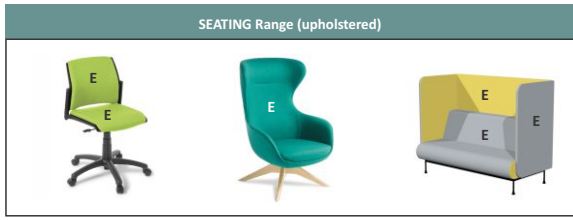

Colours and finishes

Match the components (A-E) with the colours and finishes below.

Note: These are our most popular colours and finishes, other options are available on request.
 Colours seen on screen may differ from the true colour. For a true colour match please request swatches.
 T: 0800 111 401 E: enquiries@instinctfurniture.co.nz

A

Formica HPL - Medium duty

Laminex HPL - Medium duty

B

Melteca LPL

C

Vertiface Velcro Sensitive Fabric

D