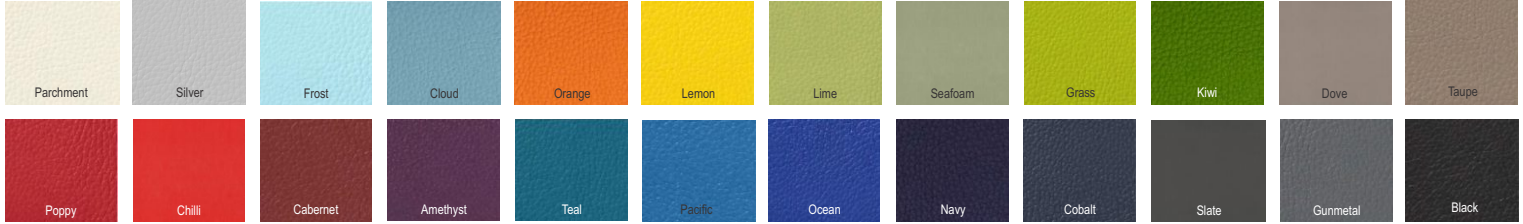

Colours and finishes

Match the components (A-E) with the colours and finishes below.

Note: These are our most popular colours and finishes, other options are available on request.
 Colours seen on screen may differ from the true colour. For a true colour match please request swatches.
 T: 0800 111 401 E: enquiries@instinctfurniture.co.nz

A

Formica HPL - Medium duty

Laminex HPL - Medium duty

B

Melteca LPL

C

Vertiface Velcro Sensitive Fabric

D

Any colour from the Resene range

E

Quantum (polypropylene) by Textilia

Charisma (commercial vinyl) by Warwick

Ashcroft (polyester) by Warwick

Synergy (felted wools) by Textilia