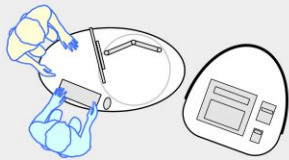

YAKETY YAK Nova Oval 1400 pod

YAKETY YAK Nova Oval 1400 pod (left hand orientation), as a stand alone pod.

YAKETY YAK Nova Oval 1400 pod (left hand orientation) with YAKETY YAK Nova Support Caddy.

YAKETY YAK Nova Oval 1400 pod (left hand orientation) with a YAKETY YAK Nova Work or Cash Module.

YAKETY YAK Nova Oval 1400 pods (left and right hand orientations), sharing a central YAKETY YAK Nova Work or Cash Module.

Products featured: **YAKETY YAK Nova Oval 1400 pod**
YAKETY YAK Nova Work or Cash Module
YAKETY YAK Nova Support Caddy