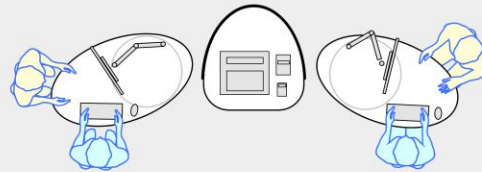

YAKETY YAK Nova Oval 1400 pod

YAKETY YAK Nova Oval 1400 pod (left hand orientation), as a stand alone pod.

YAKETY YAK Nova Oval 1400 pod (left hand orientation) with YAKETY YAK Nova Support Caddy.

YAKETY YAK Nova Oval 1400 pod (left hand orientation) with a YAKETY YAK Nova Work or Cash Module.

YAKETY YAK Nova Oval 1400 pods (left and right hand orientations), sharing a central YAKETY YAK Nova Work or Cash Module.

Products featured: **YAKETY YAK Nova Oval 1400 pod**
YAKETY YAK Nova Work or Cash Module
YAKETY YAK Nova Support Caddy

YAKETY YAK Nova Oval 1400 pod 1400L x 800W

Staff member

Left Hand Orientation

Staff member

Right Hand Orientation

Orientation Guide: YAKETY YAK Nova Oval 1400 pod

This drawing is provided by INSTINCT Furniture to demonstrate how our desks typically deploy. The layouts are not site specific and should not be emulated without professional input and achieving compliance with fire & egress, health & safety and all relevant codes.