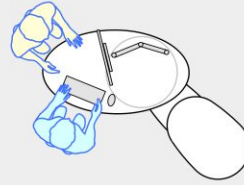

YAKETY YAK Nova Oval 1400 pod

YAKETY YAK Nova Oval 1400 pod (left hand orientation), as a stand alone pod.

YAKETY YAK Nova Oval 1400 pod (left hand orientation) with YAKETY YAK Nova Support Caddy.

YAKETY YAK Nova Oval 1400 pod (left hand orientation) with a YAKETY YAK Nova Work or Cash Module.

YAKETY YAK Nova Oval 1400 pods (left and right hand orientations), sharing a central YAKETY YAK Nova Work or Cash Module.

Products featured: **YAKETY YAK Nova Oval 1400 pod**
YAKETY YAK Nova Work or Cash Module
YAKETY YAK Nova Support Caddy

YAKETY YAK Nova Oval 1400 pod 1400L x 800W

Staff member

Left Hand Orientation

Staff member

Right Hand Orientation

Orientation Guide: YAKETY YAK Nova Oval 1400 pod

This drawing is provided by INSTINCT Furniture to demonstrate how our desks typically deploy. The layouts are not site specific and should not be emulated without professional input and achieving compliance with fire & egress, health & safety and all relevant codes.