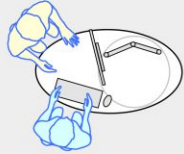

YAKETY YAK Nova Oval 1400 pod

YAKETY YAK Nova Oval 1400 pod (left hand orientation), as a stand alone pod.

YAKETY YAK Nova Oval 1400 pod (left hand orientation) with YAKETY YAK Nova Support Caddy.

YAKETY YAK Nova Oval 1400 pod (left hand orientation) with a YAKETY YAK Nova Work or Cash Module.

YAKETY YAK Nova Oval 1400 pods (left and right hand orientations), sharing a central YAKETY YAK Nova Work or Cash Module.

Products featured: **YAKETY YAK Nova Oval 1400 pod**
YAKETY YAK Nova Work or Cash Module
YAKETY YAK Nova Support Caddy