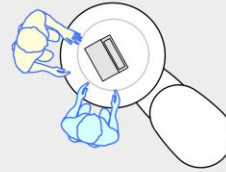

YAKETY YAK Nova Round 1000 pod

YAKETY YAK Nova Round 1000 pod, as a stand alone pod.

YAKETY YAK Nova Round 1000 pod, with YAKETY YAK Nova Support Caddy.

YAKETY YAK Nova Round 1000 pod, with a YAKETY YAK Nova Work or Cash Module.

YAKETY YAK Nova Round 1000 pod, with YAKETY YAK Nova Oval 1600 pod (right hand orientation), sharing a central YAKETY YAK Nova Work or Cash Module.

YAKETY YAK Nova Round 1000 pod

Diameter 1000mm

Meeting end to left

Staff member

Left Hand Orientation

Meeting end to right

Staff member

Right Hand Orientation

Orientation Guide: YAKETY YAK Nova Round 1000 pod has no specific orientation.

- Products featured:
- YAKETY YAK Nova Round 1000 pod**
 - YAKETY YAK Nova Oval 1600 pod**
 - YAKETY YAK Nova Work or Cash Module**
 - YAKETY YAK Nova Support Caddy**