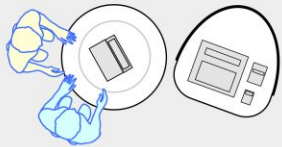

YAKETY YAK Nova Round 1000 pod

YAKETY YAK Nova Round 1000 pod, as a stand alone pod.

YAKETY YAK Nova Round 1000 pod, with YAKETY YAK Nova Support Caddy.

YAKETY YAK Nova Round 1000 pod, with a YAKETY YAK Nova Work or Cash Module.

YAKETY YAK Nova Round 1000 pod, with YAKETY YAK Nova Oval 1600 pod (right hand orientation), sharing a central YAKETY YAK Nova Work or Cash Module.

YAKETY YAK Nova Round 1000 pod

Diameter 1000mm

Meeting end to left

Staff member

Left Hand Orientation

Meeting end to right

Staff member

Right Hand Orientation

Orientation Guide: YAKETY YAK Nova Round 1000 pod has no specific orientation.

- Products featured:
- YAKETY YAK Nova Round 1000 pod**
 - YAKETY YAK Nova Oval 1600 pod**
 - YAKETY YAK Nova Work or Cash Module**
 - YAKETY YAK Nova Support Caddy**