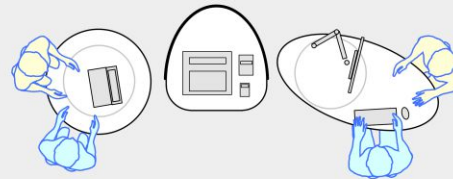

YAKETY YAK Nova Round 1000 pod

YAKETY YAK Nova Round 1000 pod, as a stand alone pod.

YAKETY YAK Nova Round 1000 pod, with YAKETY YAK Nova Support Caddy.

YAKETY YAK Nova Round 1000 pod, with a YAKETY YAK Nova Work or Cash Module.

YAKETY YAK Nova Round 1000 pod, with YAKETY YAK Nova Oval 1600 pod (right hand orientation), sharing a central YAKETY YAK Nova Work or Cash Module.

YAKETY YAK Nova Round 1000 pod

Diameter 1000mm

Meeting end to left

Staff member

Left Hand Orientation

Meeting end to right

Staff member

Right Hand Orientation

Orientation Guide: YAKETY YAK Nova Round 1000 pod has no specific orientation.

- Products featured:
- YAKETY YAK Nova Round 1000 pod**
 - YAKETY YAK Nova Oval 1600 pod**
 - YAKETY YAK Nova Work or Cash Module**
 - YAKETY YAK Nova Support Caddy**