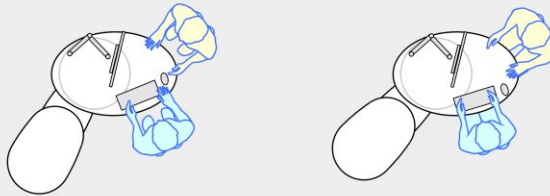

# YAKETY YAK Nova Support Caddy

YAKETY YAK Nova Support Caddies define staff space in open deployment.

YAKETY YAK Nova Support Caddy provides storage and layout space for display material.

YAKETY YAK Nova Support Caddies help direct customer to the meeting end of the desk.

YAKETY YAK Nova Support Caddy butts to the desk barrel at any angle you choose.

YAKETY YAK Nova Support Caddy

1026L x 600W x 638H

Orientation Guide: YAKETY YAK Nova Support Caddy.

Products featured: **YAKETY YAK Nova Support Caddy**