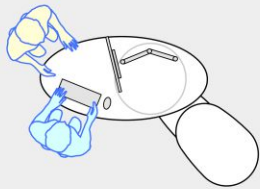

# YAKETY YAK Nova Support Caddy

YAKETY YAK Nova Support Caddies define staff space in open deployment.

YAKETY YAK Nova Support Caddy provides storage and layout space for display material.

YAKETY YAK Nova Support Caddies help direct customer to the meeting end of the desk.

YAKETY YAK Nova Support Caddy butts to the desk barrel at any angle you choose.

YAKETY YAK Nova Support Caddy

1026L x 600W x 638H

Orientation Guide: YAKETY YAK Nova Support Caddy.

Products featured: **YAKETY YAK Nova Support Caddy**