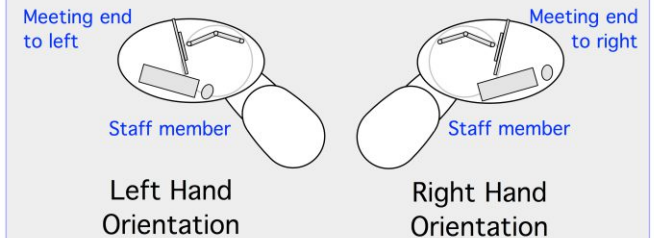

Orientation Guide: YAKETY YAK Nova Support Caddy.

Products featured: **YAKETY YAK Nova Support Caddy**

This drawing is provided by INSTINCT Furniture to demonstrate how our desks typically deploy. The layouts are not site specific and should not be emulated without professional input and achieving compliance with fire & egress, health & safety and all relevant codes.