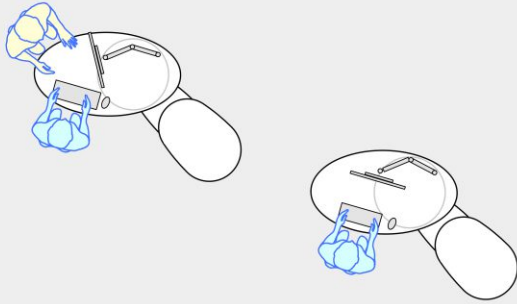

# YAKETY YAK Nova Support Caddy

YAKETY YAK Nova Support Caddies define staff space in open deployment.

YAKETY YAK Nova Support Caddy provides storage and layout space for display material.

YAKETY YAK Nova Support Caddies help direct customer to the meeting end of the desk.

YAKETY YAK Nova Support Caddy butts to the desk barrel at any angle you choose.

YAKETY YAK Nova Support Caddy

1026L x 600W x 638H

Orientation Guide: YAKETY YAK Nova Support Caddy.

Products featured: **YAKETY YAK Nova Support Caddy**