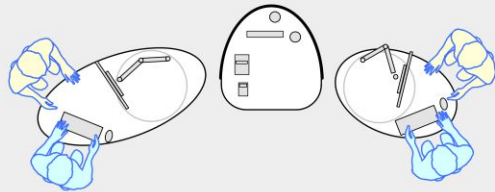

YAKETY YAK Nova Work or Cash Modules

YAKETY YAK Nova Cash Module with YAKETY YAK Nova Oval 1400 pod (left hand orientation).

YAKETY YAK Nova Work Module with YAKETY YAK Nova Oval 1400 pod (right hand orientation).

YAKETY YAK Nova Work Module with YAKETY YAK Nova Oval 1600 pod (left hand orientation) and YAKETY YAK Nova Oval 1200 pod (right hand orientation).

YAKETY YAK Nova Cash Module with YAKETY YAK Nova Round 1000 pod and YAKETY YAK Nova Oval 1600 pod (right hand orientation).

YAKETY YAK Nova Work or Cash Module 815W x 832D x 1195H

Orientation Guide: YAKETY YAK Nova Work and Cash Modules have no specific orientation.

Products featured: **YAKETY YAK Nova Work or Cash Module** **YAKETY YAK Nova 1600 pod**
YAKETY YAK Nova Oval 1200 pod **YAKETY YAK Nova Round 1000 pod**
YAKETY YAK Nova Oval 1400 pod