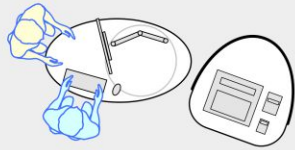

YAKETY YAK Nova Work or Cash Modules

YAKETY YAK Nova Cash Module with YAKETY YAK Nova Oval 1400 pod (left hand orientation).

YAKETY YAK Nova Work Module with YAKETY YAK Nova Oval 1400 pod (right hand orientation).

YAKETY YAK Nova Work Module with YAKETY YAK Nova Oval 1600 pod (left hand orientation) and YAKETY YAK Nova Oval 1200 pod (right hand orientation).

YAKETY YAK Nova Cash Module with YAKETY YAK Nova Round 1000 pod and YAKETY YAK Nova Oval 1600 pod (right hand orientation).

YAKETY YAK Nova Work or Cash Module 815W x 832D x 1195H

Orientation Guide: YAKETY YAK Nova Work and Cash Modules have no specific orientation.

Products featured: **YAKETY YAK Nova Work or Cash Module** **YAKETY YAK Nova 1600 pod**
YAKETY YAK Nova Oval 1200 pod **YAKETY YAK Nova Round 1000 pod**
YAKETY YAK Nova Oval 1400 pod