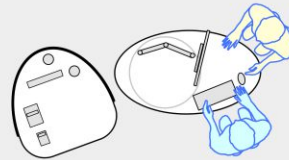

YAKETY YAK Nova Work or Cash Modules

YAKETY YAK Nova Cash Module with YAKETY YAK Nova Oval 1400 pod (left hand orientation).

YAKETY YAK Nova Work Module with YAKETY YAK Nova Oval 1400 pod (right hand orientation).

YAKETY YAK Nova Work Module with YAKETY YAK Nova Oval 1600 pod (left hand orientation) and YAKETY YAK Nova Oval 1200 pod (right hand orientation).

YAKETY YAK Nova Cash Module with YAKETY YAK Nova Round 1000 pod and YAKETY YAK Nova Oval 1600 pod (right hand orientation).

YAKETY YAK Nova Work or Cash Module 815W x 832D x 1195H

Orientation Guide: YAKETY YAK Nova Work and Cash Modules have no specific orientation.

Products featured: **YAKETY YAK Nova Work or Cash Module** **YAKETY YAK Nova 1600 pod**
YAKETY YAK Nova Oval 1200 pod **YAKETY YAK Nova Round 1000 pod**
YAKETY YAK Nova Oval 1400 pod