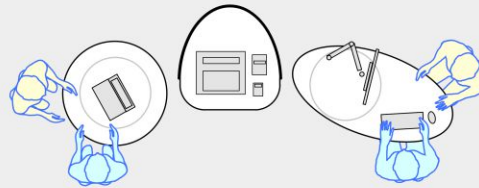

YAKETY YAK Nova Work or Cash Modules

YAKETY YAK Nova Cash Module with YAKETY YAK Nova Oval 1400 pod (left hand orientation).

YAKETY YAK Nova Work Module with YAKETY YAK Nova Oval 1400 pod (right hand orientation).

YAKETY YAK Nova Work Module with YAKETY YAK Nova Oval 1600 pod (left hand orientation) and YAKETY YAK Nova Oval 1200 pod (right hand orientation).

YAKETY YAK Nova Cash Module with YAKETY YAK Nova Round 1000 pod and YAKETY YAK Nova Oval 1600 pod (right hand orientation).

YAKETY YAK Nova Work or Cash Module 815W x 832D x 1195H

Orientation Guide: YAKETY YAK Nova Work and Cash Modules have no specific orientation.

Products featured: **YAKETY YAK Nova Work or Cash Module** **YAKETY YAK Nova 1600 pod**
YAKETY YAK Nova Oval 1200 pod **YAKETY YAK Nova Round 1000 pod**
YAKETY YAK Nova Oval 1400 pod