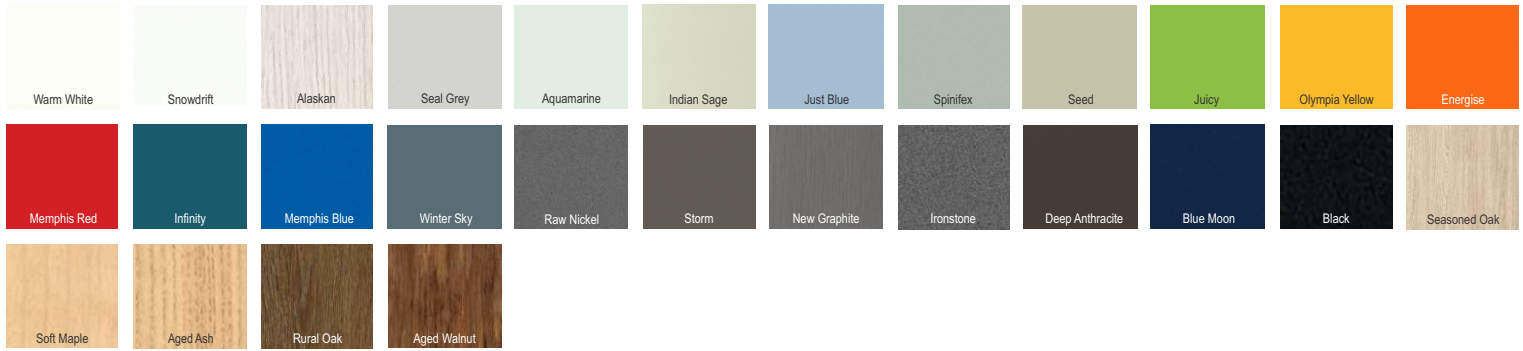

Laminex Formica HPL - Medium duty