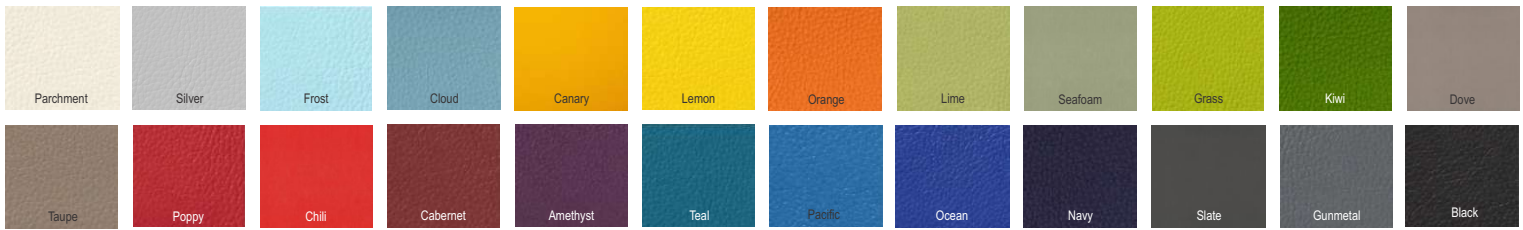

Colours and finishes

Match the components (A-E) with the colours and finishes below.

Note: These are our most popular colours and finishes, other options are available on request.
Colours seen on screen may differ from the true colour. For a true colour match please request swatches.
T: 0800 111 401 E: enquiries@instinctfurniture.co.nz

(A) Worktops

We recommend a heavy duty work top where book processing occurs.

Optima vinyl - Heavy duty

Laminex Formica HPL - Medium duty

(B) Vertical Panelwork

Laminex Formica HPL - Medium duty

(C) Vertical Panelwork

Melteca LPL

(D) Upholstered Items

Lustrell Charisma Vinyl

(E) Acrylic Panels

Satin Glas

All steel work is standard in powder coated silver