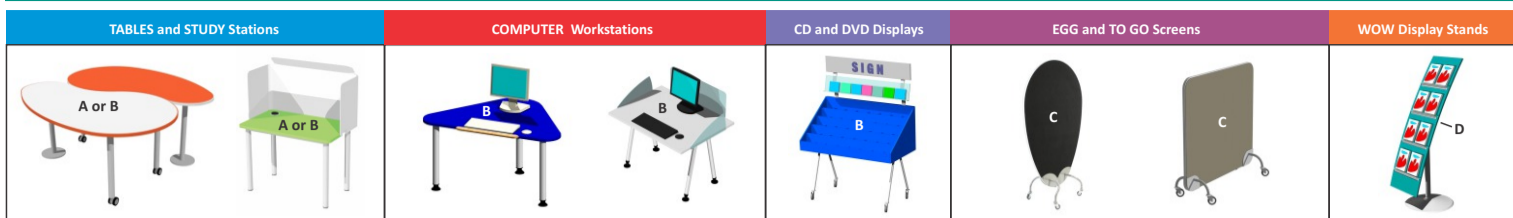

Colours and finishes

Match the components (A-E) with the colours and finishes below.

Note: These are our most popular colours and finishes, other options are available on request.
Colours seen on screen may differ from the true colour. For a true colour match please request swatches.
Order samples: E: enquiries@instinctfurniture.co.nz

A

Laminex Formica HPL - Medium duty

B

Melteca LPL

C

Vertiface Velcro Sensitive Fabric

D

Any colour from the Resene range