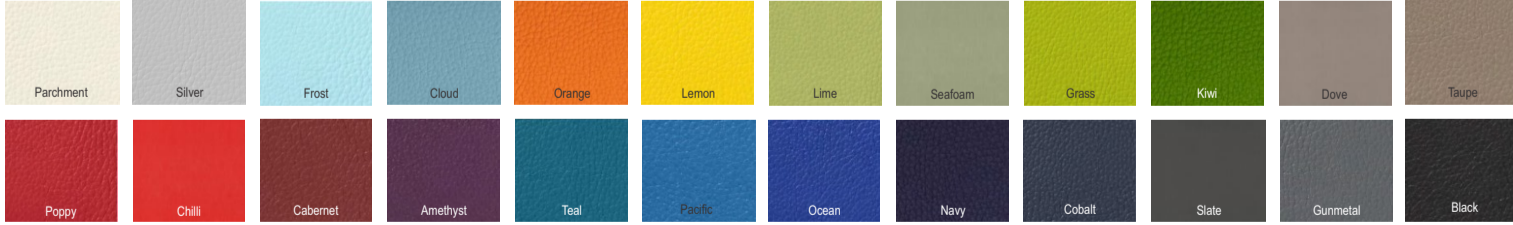

Colours and finishes

Match the components (A-E) with the colours and finishes below.

Note: These are our most popular colours and finishes, other options are available on request.
Colours seen on screen may differ from the true colour. For a true colour match please request swatches.
Order samples: E: enquiries@instinctfurniture.co.nz

A

Laminex Formica HPL - Medium duty

B

Melteca LPL

C

Vertiface Velcro Sensitive Fabric

D

Any colour from the Resene range

E

Quantum (polypropylene) by Textilia

Charisma (commercial vinyl) by Warwick

Ashcroft (polyester) by Warwick

Synergy (felted wools) by Textilia