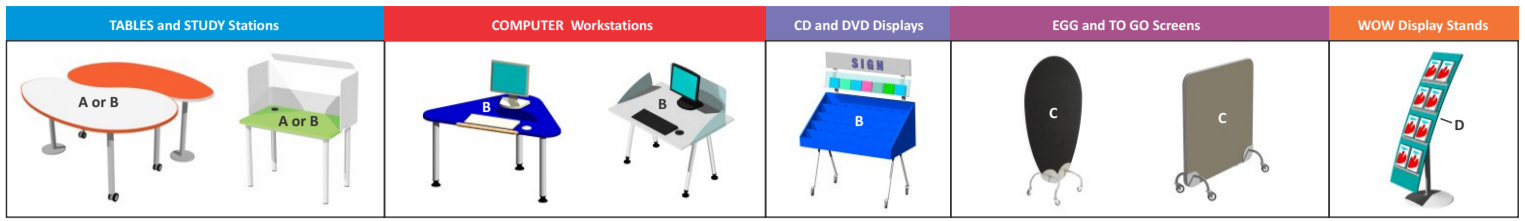

# Colours and finishes

Match the components (A-E) with the colours and finishes below.

Note: These are our most popular colours and finishes, other options are available on request.  
 Colours seen on screen may differ from the true colour. For a true colour match please request swatches.  
 Order samples: E: enquiries@instinctfurniture.co.nz

## A

Laminex Formica HPL - Medium duty