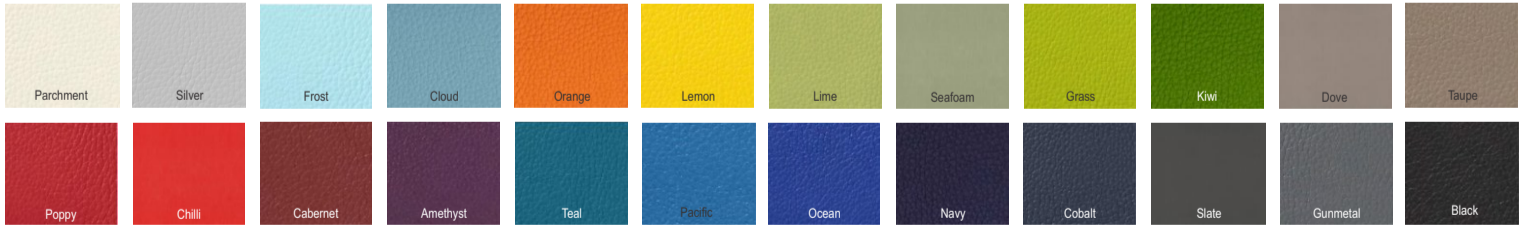

# Colours and finishes

Match the components (A-E) with the colours and finishes below.

Note: These are our most popular colours and finishes, other options are available on request.  
 Colours seen on screen may differ from the true colour. For a true colour match please request swatches.  
 Order samples: E: enquiries@instinctfurniture.co.nz

## D

Any colour from the Resene range

## E

Quantum (polypropylene) by Textilia

Charisma (commercial vinyl) by Warwick

Ashcroft (polyester) by Warwick

Synergy (felted wools) by Textilia