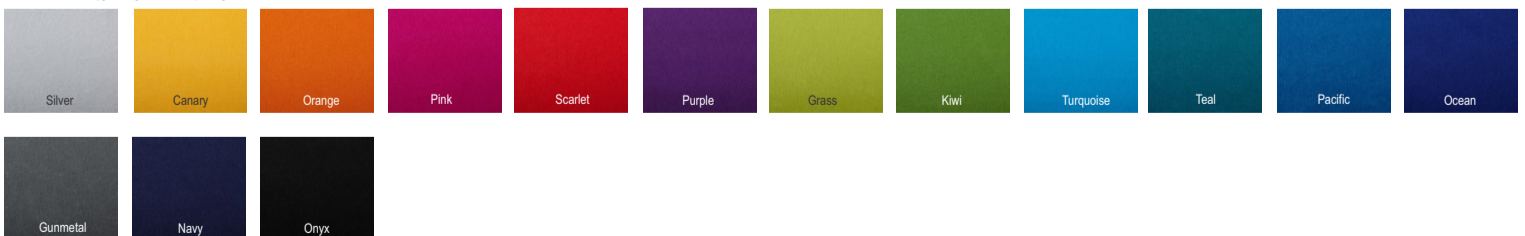

# Colours and finishes

Match the components (A-E) with the colours and finishes below.

Note: These are our most popular colours and finishes, other options are available on request.  
 Colours seen on screen may differ from the true colour. For a true colour match please request swatches.  
 Order samples: E: enquiries@instinctfurniture.co.nz

## D

Any colour from the Resene range

## E

Quantum (polypropylene) by Textilia

Charisma (commercial vinyl) by Warwick

Ashcroft (polyester) by Warwick

Synergy (felted wools) by Textilia