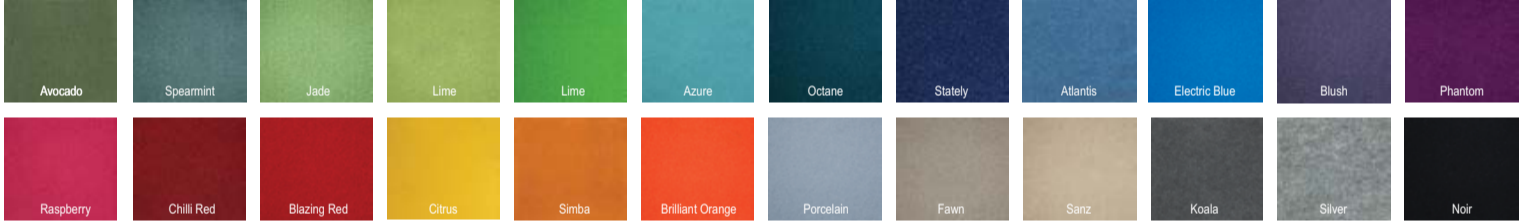

# Colours and finishes

Match the components (A-E) with the colours and finishes below.

Note: These are our most popular colours and finishes, other options are available on request.  
 Colours seen on screen may differ from the true colour. For a true colour match please request swatches.  
 Order samples: E: enquiries@instinctfurniture.co.nz

## A

Laminex Formica HPL - Medium duty

## D

Any colour from the Resene range