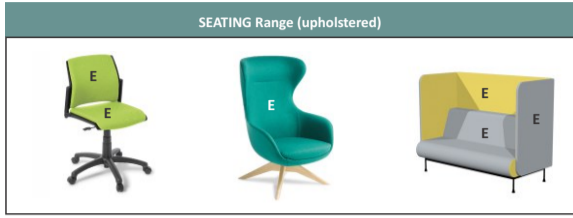

# Colours and finishes

Match the components (A-E) with the colours and finishes below.

Note: These are our most popular colours and finishes, other options are available on request.  
 Colours seen on screen may differ from the true colour. For a true colour match please request swatches.  
 Order samples: E: enquiries@instinctfurniture.co.nz

## A

Laminex Formica HPL - Medium duty